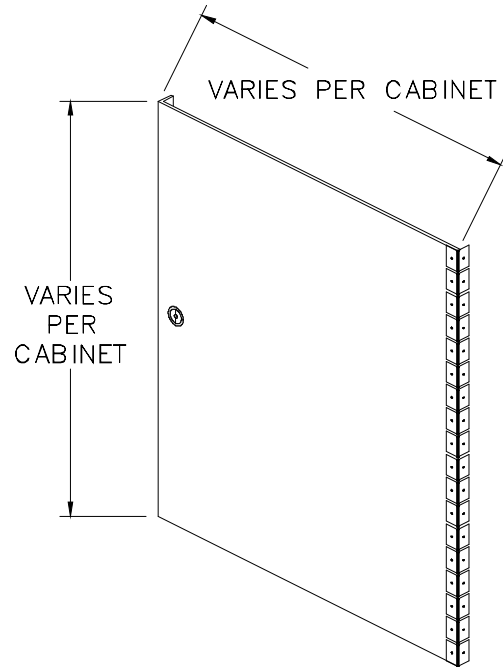

HINGED REAR COVER

- * REAR COVER MOUNTED TO SIDE VERTICAL BAR WITH A PIANO HINGE.
- * COVER SUPPLIED WITH A STANDARD PRIVATE LOCK. LOCK HOLE CAN BE MADE TO ACCEPT POSTAL LOCK IF NEEDED.
- * (1) REAR COVER PER CABINET. VERTICAL BAR WITH A PIANO HINGE.